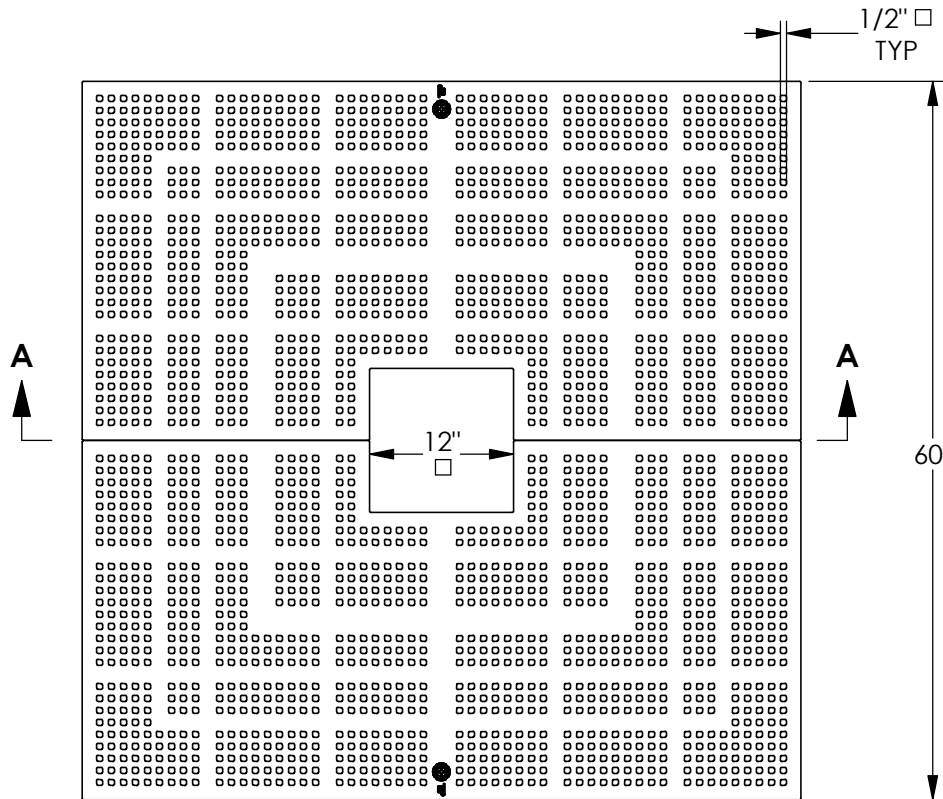

8805 MANHATTAN Tree Grate Set

NOTE: COMPONENTS ARE SHIPPED LOOSE. NOT ASSEMBLED

Product Number

00880521C01

Design Features

- Materials
Tree Grate
Gray Iron (CL35B)

- Design Load
Non-Traffic
- Open Area
500 sq. inches
- Coating
Undipped
- √ Designates Machined Surface