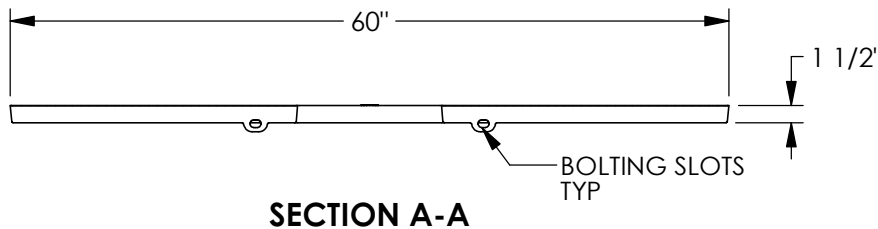

8805 MANHATTAN Tree Grate Set

NOTE: COMPONENTS ARE SHIPPED LOOSE. NOT ASSEMBLED

Product Number

00880521C01

Design Features

- Materials
Tree Grate
Gray Iron (CL35B)

- Design Load
Non-Traffic
- Open Area
500 sq. inches
- Coating
Undipped
- √ Designates Machined Surface

Certification

- ASTM A48
- ADA
-
- Country of Origin: USA

Major Components

00880521

Drawing Revision

- 6/21/2011 Designer: SMM
- 1/17/2017 Revised By: MAH

Disclaimer

Weights (lbs/kg), dimensions (inches/mm) and drawings provided for your guidance. We reserve the right to modify specifications without prior notice.